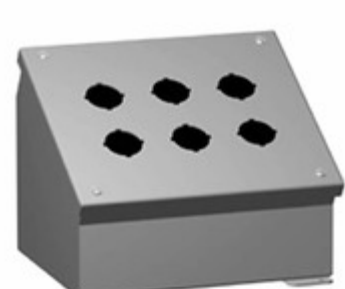

# 1490MD1

**Part Number:** [1490MD1](#)  
**Manufacturer:** [Hammond Manufacturing](#)  
**Description:** CONSOLE STEEL GRAY 3.5"LX3.25"W  
**Data sheet:** [1490MD1 Drawing](#)  
[1490, 1490M Series](#)

## PRODUCT PARAMETER

<b>Part Number</b>	1490MD1	<b>Manufacturer</b>	<a href="#">Hammond Manufacturing</a>
<b>Description</b>	CONSOLE STEEL GRAY 3.5"LX3.25"W	<b>Lead Free Status / RoHS Status</b>	Lead free / RoHS Compliant
<b>Quantity Available</b>	1509 pcs	<b>Data sheet</b>	<a href="#">1490MD1 Drawing</a> <a href="#">1490, 1490M Series</a>
<b>Category</b>	<a href="#">Boxes, Enclosures, Racks</a>	<b>Weight</b>	2 lbs (907.2g)
<b>Thickness</b>	14 Gauge	<b>Size / Dimension</b>	3.500" L x 3.250" W (88.90mm x 82.55mm)
<b>Shipping Info</b>	Shipped from Digi-Key	<b>Series</b>	1490M
<b>Ratings</b>	IP54, JIC EGP-1-1967, NEMA 12,13, UL-508	<b>Material Flammability Rating -</b>	
<b>Material</b>	Metal, Steel	<b>Manufacturer Standard Lead Time</b>	4 Weeks
<b>Lead Free Status / RoHS Status</b>	Lead free / RoHS Compliant	<b>Height</b>	4.880" (123.95mm)
<b>Features</b>	Pushbutton Holes - 1, Slope, 30°, 60°	<b>Detailed Description</b>	Console Metal, Steel Gray Cover Included, Slanted Top 3.500" L x 3.250" W (88.90mm x 82.55mm) X 4.880" (123.95mm)
<b>Design</b>	Cover Included, Slanted Top	<b>Container Type</b>	Console
<b>Color</b>	Gray	<b>Area (L x W)</b>	11.5 in² (74 cm²)